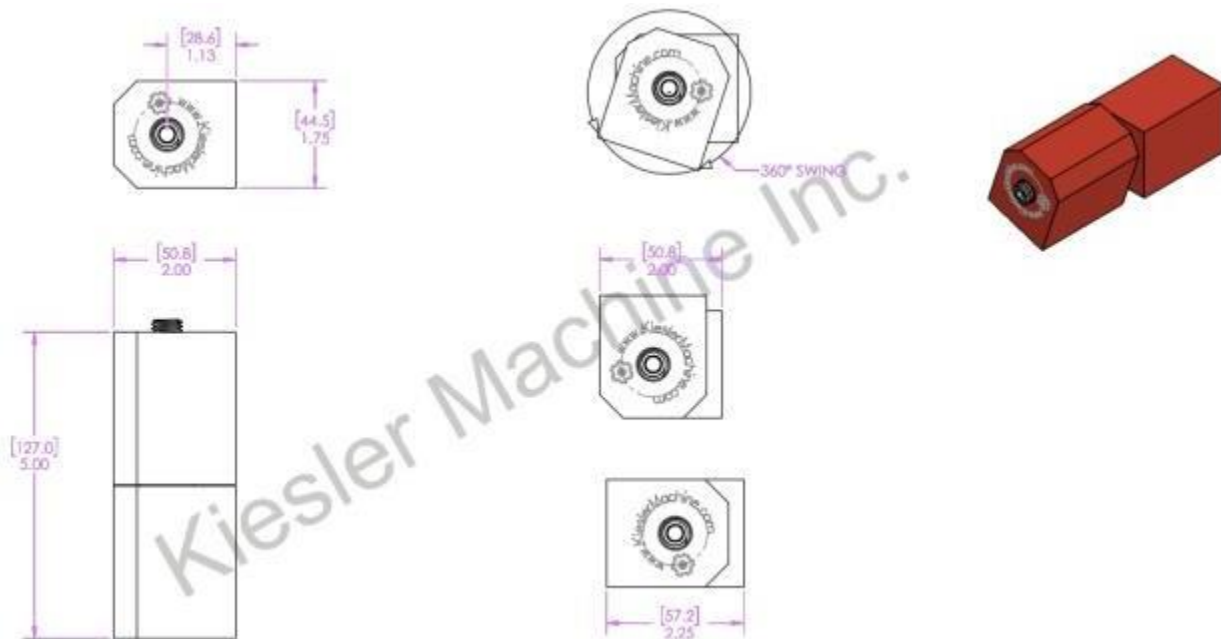

5" x 1 3/4 x 2" Barrel Hinge

Model Number: 2875KB

Price: \$ 410

- Material Type: Carbon Steel
- Approx. Size: 1 3/4 " 2 "
- Height: 5"
- Weight: 5 LBS
- Mounting: Bolt-on

Kiesler Machine Inc

13700 Chrissy Lane NE
Palmyra, IN. 47164-8768